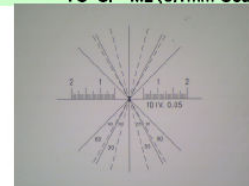

TS-8L-USB-01 (USB Camera Adaptor)

Option: Scale with Frame

TSLW-1614 (ITV Lens) Adaptor For USB Camera

TS-CA-130M 1.3M Pixel USB Color Camera and Adaptor

TS-SP-M1 (0.05mm Scale)

TS-SP-M2 (0.1mm Scale)

TS-SP-M3 (0.1mm Grid)

TS-SP-M4 (0.05mm Scale & Angle)

The above magnification is 50x Scope, 1/2" Camera and 13" Monitor.