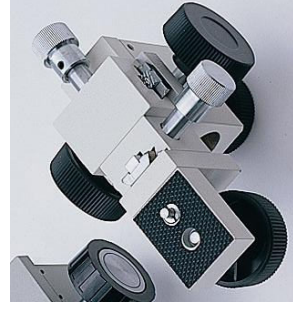

TS-0170NH

New Large Type Stand
for Macro Zoom Lens
Height (from Stan-Base)
500mm
Pole dia. ϕ 26mm
W: 300mm
D: 300mm
Weight: 13.1 kgs. Stand only

with Z-Axis Rack & Pinion
(TS-ST-6-S) **Left Photo**

RACK & PINION / XY-STAGE

2009

TS-ST-6(S)

Rack & Pinion
for Pole dia. ϕ 20mm
Z-Axis Rough/Fine
Z-Axis Stroke
Up \cdot 30mm
Down \cdot 10mm

TS-ST-6(L)

Rack & Pinion
for Pole dia. ϕ 26mm
Z-Axis Rough/Fine
Z-Axis Stroke
Up \cdot 30mm
Down \cdot 10mm

TS-ST-3

Rack & Pinion
for Pole dia. ϕ 20mm
XYZ-Axis Rough Type
X-Axis Stroke 30mm
Y-Axis Stroke 35mm
Z-Axis Stroke 32mm
Position of Tripod Thread
is 80mm from center.

TS-ST-X

Rack & Pinion
for Pole dia. ϕ 20mm
X-Axis Rough
Z-Axis Rough/Fine
Z-Axis Stroke
Up \cdot 30mm / Down \cdot 10mm
X-Axis Stroke
Forward \cdot 20mm

TS-ST-8

Small Rack & Pinion
for Pole dia. ϕ 20mm.
Z-Axis Rough/Fine.
Z-Axis Stroke
Up \cdot 30mm
Down \cdot 10mm

TS-B01A-XY

300 x 300 x 40mm
Both Axes \pm 75mm
Load : 15 kgs
Weight : 5.26 kgs.
Base : w/o, but Fixed