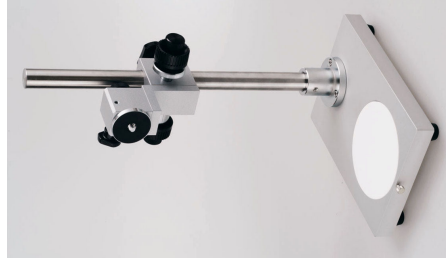

MACRO ZOOM SYSTEM / CAMERA STAND

2009

TS-0144NH

Standard Stand
for Macro Zoom Lens
Height (from Stand-Base)
345mm / 445mm
Pole Dia.: ϕ 20mm
Stand-Base
W: 140mm
D: 200mm
Weight : 2.25 kgs.
with Standard Rack & Pinion
(TS-ST-6-S) **Left Photo**
Stand only

TS-0147NH

Standard Light & Small Stand
for Macro Zoom Lens
Height (from Stand-Base)
250mm / 300mm
Pole dia. ϕ 20mm
W: 178mm / D: 135mm
Weight: 1.02 kgs.
Z-Axis Small Rack & Pinion
(TS-ST-8) **Left Photo**
Stand only

TS-0170NH

New Large Type Stand
for Macro Zoom Lens
Height (from Stan-Base)
500mm
Pole dia. ϕ 26mm
W: 300mm
D: 300mm
Weight: 13.1 kgs. Stand only

with Z-Axis Rack & Pinion
(TS-ST-6-S) **Left Photo**

RACK & PINION / XY-STAGE

TS-ST-3

Rack & Pinion
for Pole dia. ϕ 20mm
XYZ-Axis Rough Type
X-Axis Stroke 30mm
Y-Axis Stroke 35mm
Z-Axis Stroke 32mm
Position of Tripod Thread
is 80mm from center.

TS-ST-X

Rack & Pinion
for Pole dia. ϕ 20mm
X-Axis Rough
Z-Axis Rough/Fine
Z-Axis Stroke
Up \cdot 30mm / Down \cdot 10mm
X-Axis Stroke
Forward \cdot 20mm