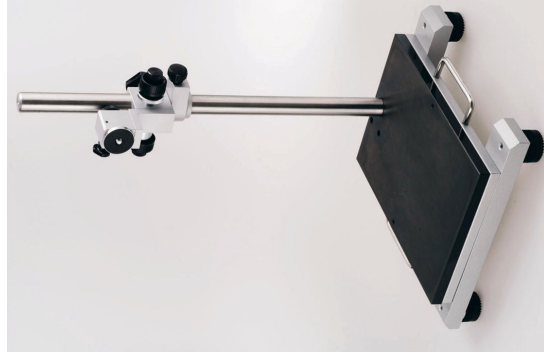

MACRO ZOOM SYSTEM / CAMERA STAND

2009

TS-0144NH

Standard Stand
for Macro Zoom Lens
Height (from Stand-Base)
345mm / 445mm
Pole Dia.: ϕ 20mm
Stand-Base
W: 140mm
D: 200mm
Weight : 2.25 kgs.
with Standard Rack & Pinion
(TS-ST-6-S) **Left Photo**
Stand only

TS-0147NH

Standard Light & Small Stand
for Macro Zoom Lens
Height (from Stand-Base)
250mm / 300mm
Pole dia. ϕ 20mm
W: 178mm / D: 135mm
Weight: 1.02 kgs.
Z-Axis Small Rack & Pinion
(TS-ST-8) **Left Photo**
Stand only

TS-0170NH

New Large Type Stand
for Macro Zoom Lens
Height (from Stan-Base)
500mm
Pole dia. ϕ 26mm
W: 300mm
D: 300mm
Weight: 13.1 kgs. Stand only

with Z-Axis Rack & Pinion
(TS-ST-6-S) **Left Photo**

RACK & PINION / XY-STAGE

Slide-Touch \cdot Stopper System

TS-B01A

Large Type Stand
for Macro Zoom Lens
Height (from Stand-Base)
500mm
Pole dia. ϕ 20mm
W 300mm \cdot D 450mm
Z-Axis Small Rack & Pinion
(TS-ST-6-S)
w/XY Stage TS-B01A-X
L Photo